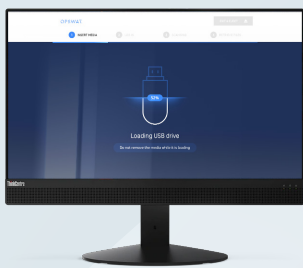

MetaDefender® Kiosk Product Comparison Guide

Trust at the point of entry

MetaDefender Kiosk is a digital security guard—inspecting all media for malware, vulnerabilities, and sensitive data. Three models allow you to flexibly enforce media policies, based on the specific needs of your environment.

K1000

Lowest cost at scale

K1000 is well-suited for attended environments, such as IT labs or at reception. The low price point aids deploying the K1000 at scale—for consistent enforcement across geographies.